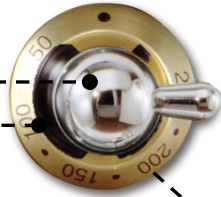

Model #: _____

Dealer Name: _____

Description: _____

Contact: _____

Control Knobs

Ordering your ILVE Range using Mixed Metals

Select your Trim Finish for each accent

Rangetop and Backguard are always Stainless

Upper handrails - (optional for 30", 36" & 40") will have the same finish as the oven handles unless otherwise indicated.

Knob

Bezel

- Polished Chrome
- Polished Brass
- Satin Bronze
- Polished Copper

Knob