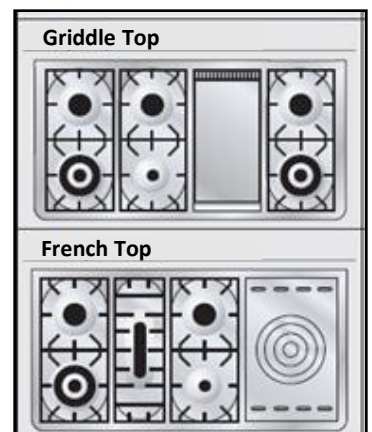

UM120FDMP

UM120SDMP

Specifications

	Model Number	UM- 120
General Features	Size	48"
	Type	Dual Fuel
	Digital Clock and Timer	Yes
	Electronic Ignition	Yes
	Wok Ring & Simmer Plate	Yes
	Control Knobs	Chrome, Brass, ORB *
	Colors	SS, Matte Graphite, Antique White, Burgundy Midnight Blue, True White, Gloss Black, Emerald Green
	Full Size Warming Drawer	125° - 200°
	Liquid Propane (LP)	Conversion Available
	Power Requirements	120/208-240 Volt 60Hz. 40 Amp
Cook Top Features	Burners	5-7 **
	Dual Triple Ring Burner (1)	15,500 BTU
	Triple Ring Burner (0-1)	15,500 BTU**
	Big Burner (2-3)	10,500 BTU**
	Small Burner (1)	7,000 BTU
	French Top	8,500 BTU Optional **
	Fish Burner	10,500 BTU Optional **
	Griddle	10,500 BTU Optional **
	Flame Failure Safety Device	Yes
	Cast Iron Grates	Continuous
Main Oven Features	Continuous Clean Panels	Optional
	Multi Function	8 Function
	Oven Capacity (Cu Ft.)	3.55
	Convection Bake	Yes
	Convection Broil	Yes
	Grill-Baking or Broiler	Yes
	Power Rating	3,700 Watts
	Oven Temperature Range	75° - 525°
	Preheat Indicator Lamp	Yes
	Racks	2
Second Oven Features	Continuous Clean Panels	Optional
	Multi Function	Yes
	Oven Capacity (Cu Ft.)	1.44
	Convection Oven	No
	Grill-Baking or Broiler	Yes
	Power Rating	1,850 Watts
	Oven Temperature Range	200° - 525°
	Preheat Indicator Lamp	Yes
	Racks	1
	Rotisserie	Yes
Dimensions	Width (in)	47 7/8
	Height (in) w/o Backguard	35 7/8 - 37 3/4
	Height (in) of Backguard	2 3/8
	Depth (in)	27 9/16
	Weight (lbs.)	500

Cooktop Options

- BBQ Grill
- Fry Top Cover
- Chopping Board
- Steam Basins
- Bain Marie – SS Basin
- Cast Iron Steak Pan