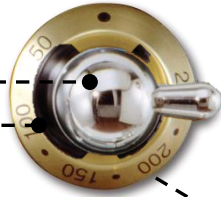

### Ordering your ILVE Range using Mixed Metals

Rangetop and Backguard are always Stainless

Select your Trim Finish for each accent

Upper handrails - (optional for 30", 36" & 40") will have the same finish as the oven handles unless otherwise indicated.

#### Control Knobs

**Knob**

**Bezel**

- Polished Chrome
- Polished Brass
- Satin Bronze

**Knob**

- Polished Chrome
- Polished Brass
- Satin Bronze

**Bezel**

- Satin Chrome
- Satin Brass
- Satin Bronze