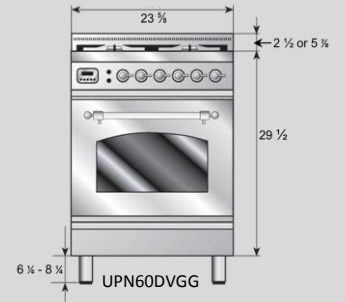

Nostalgie & Induction