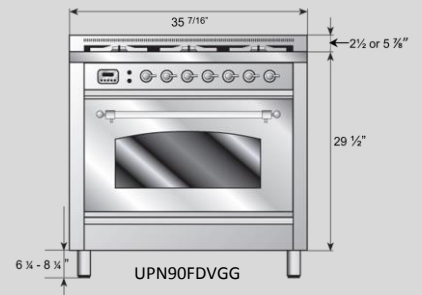

Electrical - UM(T)76 & UM(T)90 - 30 AMPS
UMD100, UM120 & UM150 - 40 AMPS
For Majestic & TECHNO

Certificate number: 1879931

E

Gas 1/2" Pipe Connection G

Size	Model		(A)	Gas (B)	
	Majestic /Techno	Nostalgie	Electric	Majestic	Nostalgie
24"	•	UPN60	16 1/4	•	6 3/8
30"	UM(T) 76	UPN76	19 3/4	7 7/8	7 1/8
36"	UM(T) 90	UPN90	29 1/2	7 3/8	8 1/2
40"	UM(T)D 100	•	18 1/8	9 1/8	•
48"	UM(T) 120	•	27 5/8	11 1/2	•
60"	UM(T) 150	•	28 3/4	8 3/4	•

Gas Connection for 48" UM120 Range, is 4" up from base of range and NOT 2 1/4".

Nostalgie & Induction

30" Induction Range