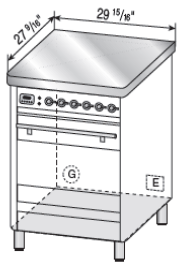

Electrical - UM(T)76 & UM(T)90 - 30 AMPS
 UMD100, UM120 & UM150 - 40 AMPS
 For Majestic & TECHNO

Certificate number: 1879931

E

Gas 1/2" Pipe Connection G

Size	Model		(A)	Gas (B)	
	Majestic /Techno	Nostalgie	Electric	Majestic	Nostalgie
24"	•	UPN60	16 1/4	•	6 3/8
30"	UM(T) 76	UPN76	19 3/4	7 7/8	7 1/8
36"	UM(T) 90	UPN90	29 1/2	7 3/8	8 1/2
40"	UM(T)D 100	•	18 1/8	9 1/8	•
48"	UM(T) 120	•	27 5/8	11 1/2	•
60"	UM(T) 150	•	28 3/4	8 3/4	•

UM76

UM90

Side view

UMD100

UM120

UM150

Rear view

Gas Connection for 48" UM120 Range, is 4" up from base of range and NOT 2 1/4".