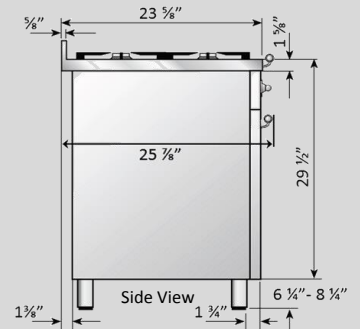

UPN90FDVGG