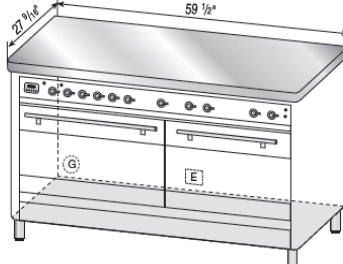

UM76

UM90

Side view

UMD100

UM120

UM150

Rear view

Gas Connection for 48" UM120 Range, is 4" up from base of range and NOT 2 1/4".