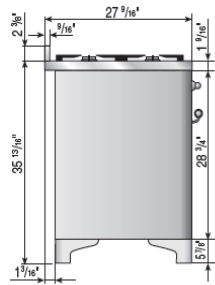

Electrical - UM(T)76 & UM(T)90 - 30 AMPS
 UMD100, UM120 & UM150 - 40 AMPS
 For Majestic & TECHNO

Certificate number: 1879931

E

Gas 1/2" Pipe Connection G

Size	Model		(A)	Gas (B)	
	Majestic /Techno	Nostalgie	Electric	Majestic	Nostalgie
24"	•	UPN60	16 1/4	•	6 3/8
30"	UM(T) 76	UPN76	19 3/4	7 7/8	7 1/8
36"	UM(T) 90	UPN90	29 1/2	7 3/8	8 1/2
40"	UM(T)D 100	•	18 1/8	9 1/8	•
48"	UM(T) 120	•	27 5/8	11 1/2	•
60"	UM(T) 150	•	28 3/4	8 3/4	•

UM76

UM90

Side view

UMD100

UM120

UM150

Rear view

Gas Connection for 48" UM120 Range, is 4" up from base of range and NOT 2 1/4".