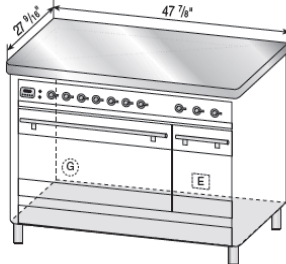

UM76

UM90

Side view

UMD100

UM120

UM150

Rear view

Gas Connection for 48" UM120 Range, is 4" up from base of range and NOT 2 1/4".