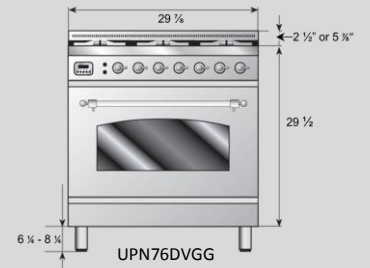

UPN60DVGG

UPN76DVGG