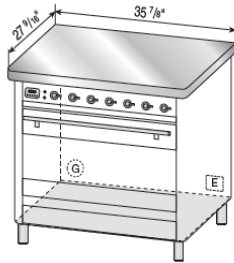

Electrical - UM(T)76 & UM(T)90 - 30 AMPS
 UMD100, UM120 & UM150 - 40 AMPS
 For Majestic & TECHNO

Certificate number: 1879931

E

Gas 1/2" Pipe Connection G

Size	Model		(A)	Gas (B)	
	Majestic /Techno	Nostalgie	Electric	Majestic	Nostalgie
24"	•	UPN60	16 1/4	•	6 3/8
30"	UM(T) 76	UPN76	19 3/4	7 7/8	7 1/8
36"	UM(T) 90	UPN90	29 1/2	7 3/8	8 1/2
40"	UM(T)D 100	•	18 1/8	9 1/8	•
48"	UM(T) 120	•	27 5/8	11 1/2	•
60"	UM(T) 150	•	28 3/4	8 3/4	•

UM76

UM90

Side view

UMD100

UM120

UM150

Rear view

Gas Connection for 48" UM120 Range, is 4" up from base of range and NOT 2 1/4".