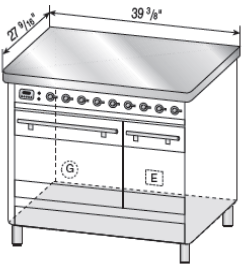

Electrical - UM(T)76 & UM(T)90 - 30 AMPS
 UMD100, UM120 & UM150 - 40 AMPS
 For Majestic & TECHNO

Certificate number: 1879931

E

Gas 1/2" Pipe Connection G

Size	Model		(A)	Gas (B)	
	Majestic /Techno	Nostalgie	Electric	Majestic	Nostalgie
24"	•	UPN60	16 1/4	•	6 3/8
30"	UM(T) 76	UPN76	19 3/4	7 7/8	7 1/8
36"	UM(T) 90	UPN90	29 1/2	7 3/8	8 1/2
40"	UM(T)D 100	•	18 1/8	9 1/8	•
48"	UM(T) 120	•	27 5/8	11 1/2	•
60"	UM(T) 150	•	28 3/4	8 3/4	•

UM76

UM90

Side view

UMD100

UM120

UM150

Rear view

Gas Connection for 48" UM120 Range, is 4" up from base of range and NOT 2 1/4".