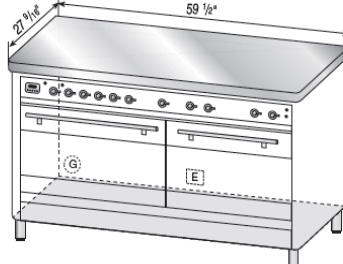

UM76

UM90

Side view

UMD100

UM120

UM150

Rear view

Gas Connection for 48" UM120 Range, is 4" up from base of range and NOT 2 1/4".