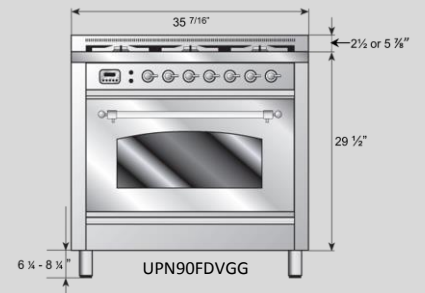

Electrical – UM(T)76 & UM(T)90 -30
AMPS UMD100, UM120 & UM150 - 40
AMPS For Majestic & TECHNO

Certificate number: 1879931

E

Gas 1/2" Pipe Connection G

Size	Model		(A)	Gas (B)	
	Majestic /Techno	Nostalgie	Electric	Majestic	Nostalgie
24"	•	UPN60	16 1/4	•	6 3/8
30"	UM (T) 76	UPN76	19 3/4	7 7/8	7 1/8
36"	UM (T) 90	UPN90	29 1/2	7 3/8	8 1/2
40"	UM (T)D 100	•	18 1/8	9 1/8	•
48"	UM (T) 120	•	27 5/8	11 1/2	•
60"	UM (T) 150	•	28 3/4	8 3/4	•

Gas Connection for 48" UM120 Range, is 4" up from base of range and NOT 2 1/4".

Nostalgie & Induction

30" Induction Range