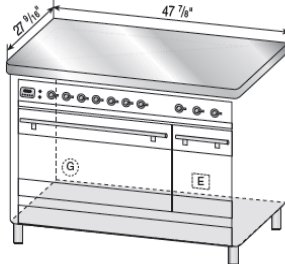

UM76

UM90

Side view

UMD100

UM120

UM150

Rear view

Gas Connection for 48" UM120 Range, is 4" up from base of range and NOT 2 1/4".