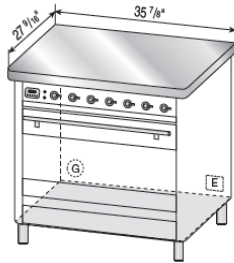

Electrical – UM(T)76 & UM(T)90 -30
 AMPS UMD100, UM120 & UM150 - 40
 AMPS For Majestic & TECHNO

Certificate number: 1879931

E

Gas 1/2" Pipe Connection G

Size	Model		(A)	Gas (B)	
	Majestic /Techno	Nostalgie	Electric	Majestic	Nostalgie
24"	•	UPN60	16 1/4	•	6 3/8
30"	UM (T) 76	UPN76	19 3/4	7 7/8	7 1/8
36"	UM (T) 90	UPN90	29 1/2	7 3/8	8 1/2
40"	UM (T)D 100	•	18 1/8	9 1/8	•
48"	UM (T) 120	•	27 5/8	11 1/2	•
60"	UM (T) 150	•	28 3/4	8 3/4	•

UM76

UM90

Side view

UMD100

UM120

UM150

Rear view

Gas Connection for 48" UM120 Range, is 4" up from base of range and NOT 2 1/4".