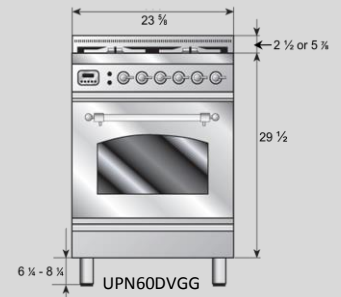

Nostalgie & Induction