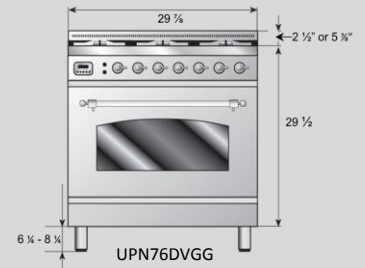

UPN60DVGG

UPN76DVGG