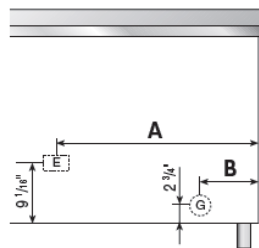

UM76

UM90

Side view

UMD100

UM120

UM150

Rear view

Gas Connection for 48" UM120 Range, is 4" up from base of range and NOT 2 1/4".