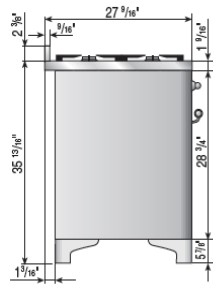

Electrical – UM(T)76 & UM(T)90 -30
 AMPS UMD100, UM120 & UM150 - 40
 AMPS For Majestic & TECHNO

Certificate number: 1879931

E

Gas 1/2" Pipe Connection G

Size	Model		(A)	Gas (B)	
	Majestic /Techno	Nostalgie	Electric	Majestic	Nostalgie
24"	•	UPN60	16 1/4	•	6 3/8
30"	UM (T) 76	UPN76	19 3/4	7 7/8	7 1/8
36"	UM (T) 90	UPN90	29 1/2	7 3/8	8 1/2
40"	UM (T)D 100	•	18 1/8	9 1/8	•
48"	UM (T) 120	•	27 5/8	11 1/2	•
60"	UM (T) 150	•	28 3/4	8 3/4	•

UM76

UM90

Side view

UMD100

UM120

UM150

Rear view

Gas Connection for 48" UM120 Range, is 4" up from base of range and NOT 2 1/4".