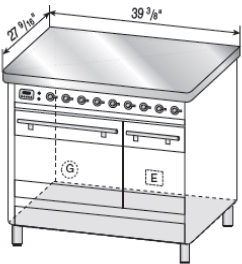

Electrical – UM(T)76 & UM(T)90 -30
 AMPS UMD100, UM120 & UM150 - 40
 AMPS For Majestic & TECHNO

Certificate number: 1879931

E

Gas 1/2" Pipe Connection G

Size	Model		(A)	Gas (B)	
	Majestic /Techno	Nostalgie	Electric	Majestic	Nostalgie
24"	•	UPN60	16 1/4	•	6 3/8
30"	UM (T) 76	UPN76	19 3/4	7 7/8	7 1/8
36"	UM (T) 90	UPN90	29 1/2	7 3/8	8 1/2
40"	UM (T)D 100	•	18 1/8	9 1/8	•
48"	UM (T) 120	•	27 5/8	11 1/2	•
60"	UM (T) 150	•	28 3/4	8 3/4	•

UM76

UM90

Side view

UMD100

UM120

UM150

Rear view

Gas Connection for 48" UM120 Range, is 4" up from base of range and NOT 2 1/4".