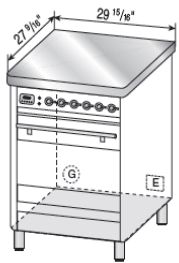

Electrical – UM(T)76 & UM(T)90 -30
 AMPS UMD100, UM120 & UM150 - 40
 AMPS For Majestic & TECHNO

Certificate number: 1879931

E

Gas 1/2" Pipe Connection G

Size	Model		(A)	Gas (B)	
	Majestic /Techno	Nostalgie	Electric	Majestic	Nostalgie
24"	•	UPN60	16 1/4	•	6 3/8
30"	UM (T) 76	UPN76	19 3/4	7 7/8	7 1/8
36"	UM (T) 90	UPN90	29 1/2	7 3/8	8 1/2
40"	UM (T)D 100	•	18 1/8	9 1/8	•
48"	UM (T) 120	•	27 5/8	11 1/2	•
60"	UM (T) 150	•	28 3/4	8 3/4	•

UM76

UM90

Side view

UMD100

UM120

UM150

Rear view

Gas Connection for 48" UM120 Range, is 4" up from base of range and NOT 2 1/4".