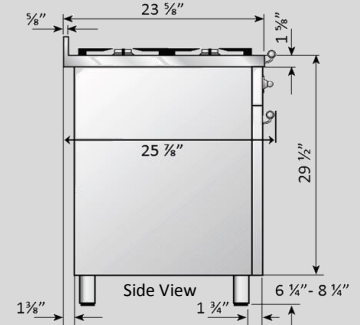

UPN90FDVGG

30" Induction Range